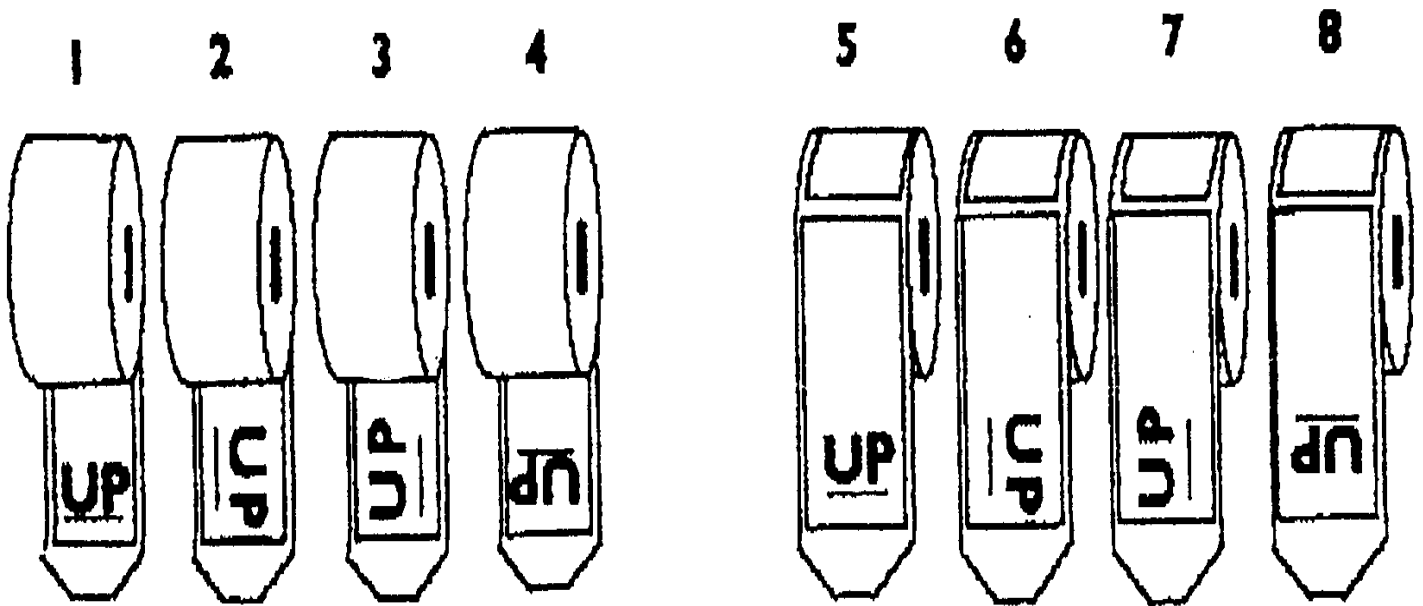

# REWIND DIRECTIONS

**Get Packed** Pty Ltd

Tel: (02) 9452 3566 Fax: (02) 9452 3555

[www.getpacked.com.au](http://www.getpacked.com.au)